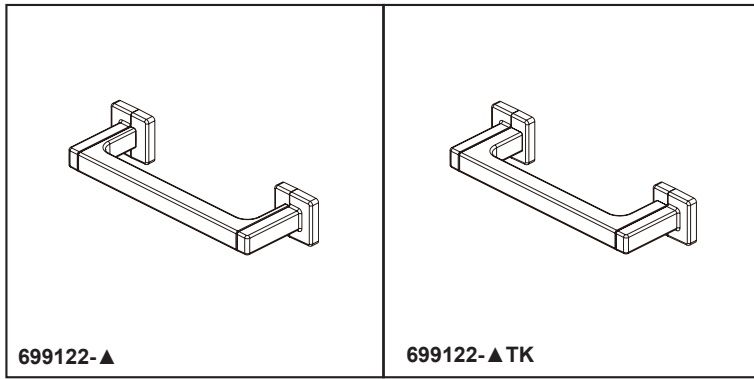

BRIZO®

ACCESSORIES

- Frank Lloyd Wright® Bath Collection by Brizo®
- Drawer Pull

STANDARD SPECIFICATIONS:

- Mounting hardware included with product
- All metal construction. PNTK and NKTK finishes are metal construction with wood accent.

WARRANTY

- Parts and Finish – Lifetime limited warranty; or for commercial purchasers, 10 years for multi-family residential (apartments and condominiums) and 5 years for all other commercial uses, in each case from the date the product is received by the original purchaser or their authorized representative (installation contractor, etc)
- Please go to www.brizo.com for the complete details of our limited warranty.

▲ Designate proper finish suffix