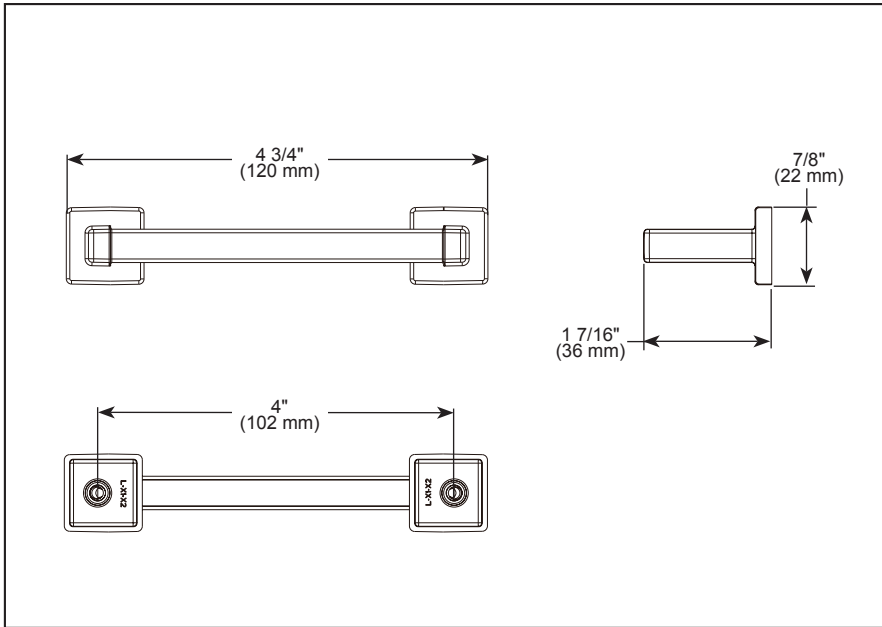

BRIZO®

ACCESSORIES

- Frank Lloyd Wright® Bath Collection by Brizo®
- Drawer Pull

STANDARD SPECIFICATIONS:

- Mounting hardware included with product
- All metal construction. PNTK and NKTK finishes are metal construction with wood accent.

WARRANTY

- Parts and Finish – Lifetime limited warranty; or for commercial purchasers, 10 years for multi-family residential (apartments and condominiums) and 5 years for all other commercial uses, in each case from the date the product is received by the original purchaser or their authorized representative (installation contractor, etc)
- Please go to www.brizo.com for the complete details of our limited warranty.

▲ Designate proper finish suffix